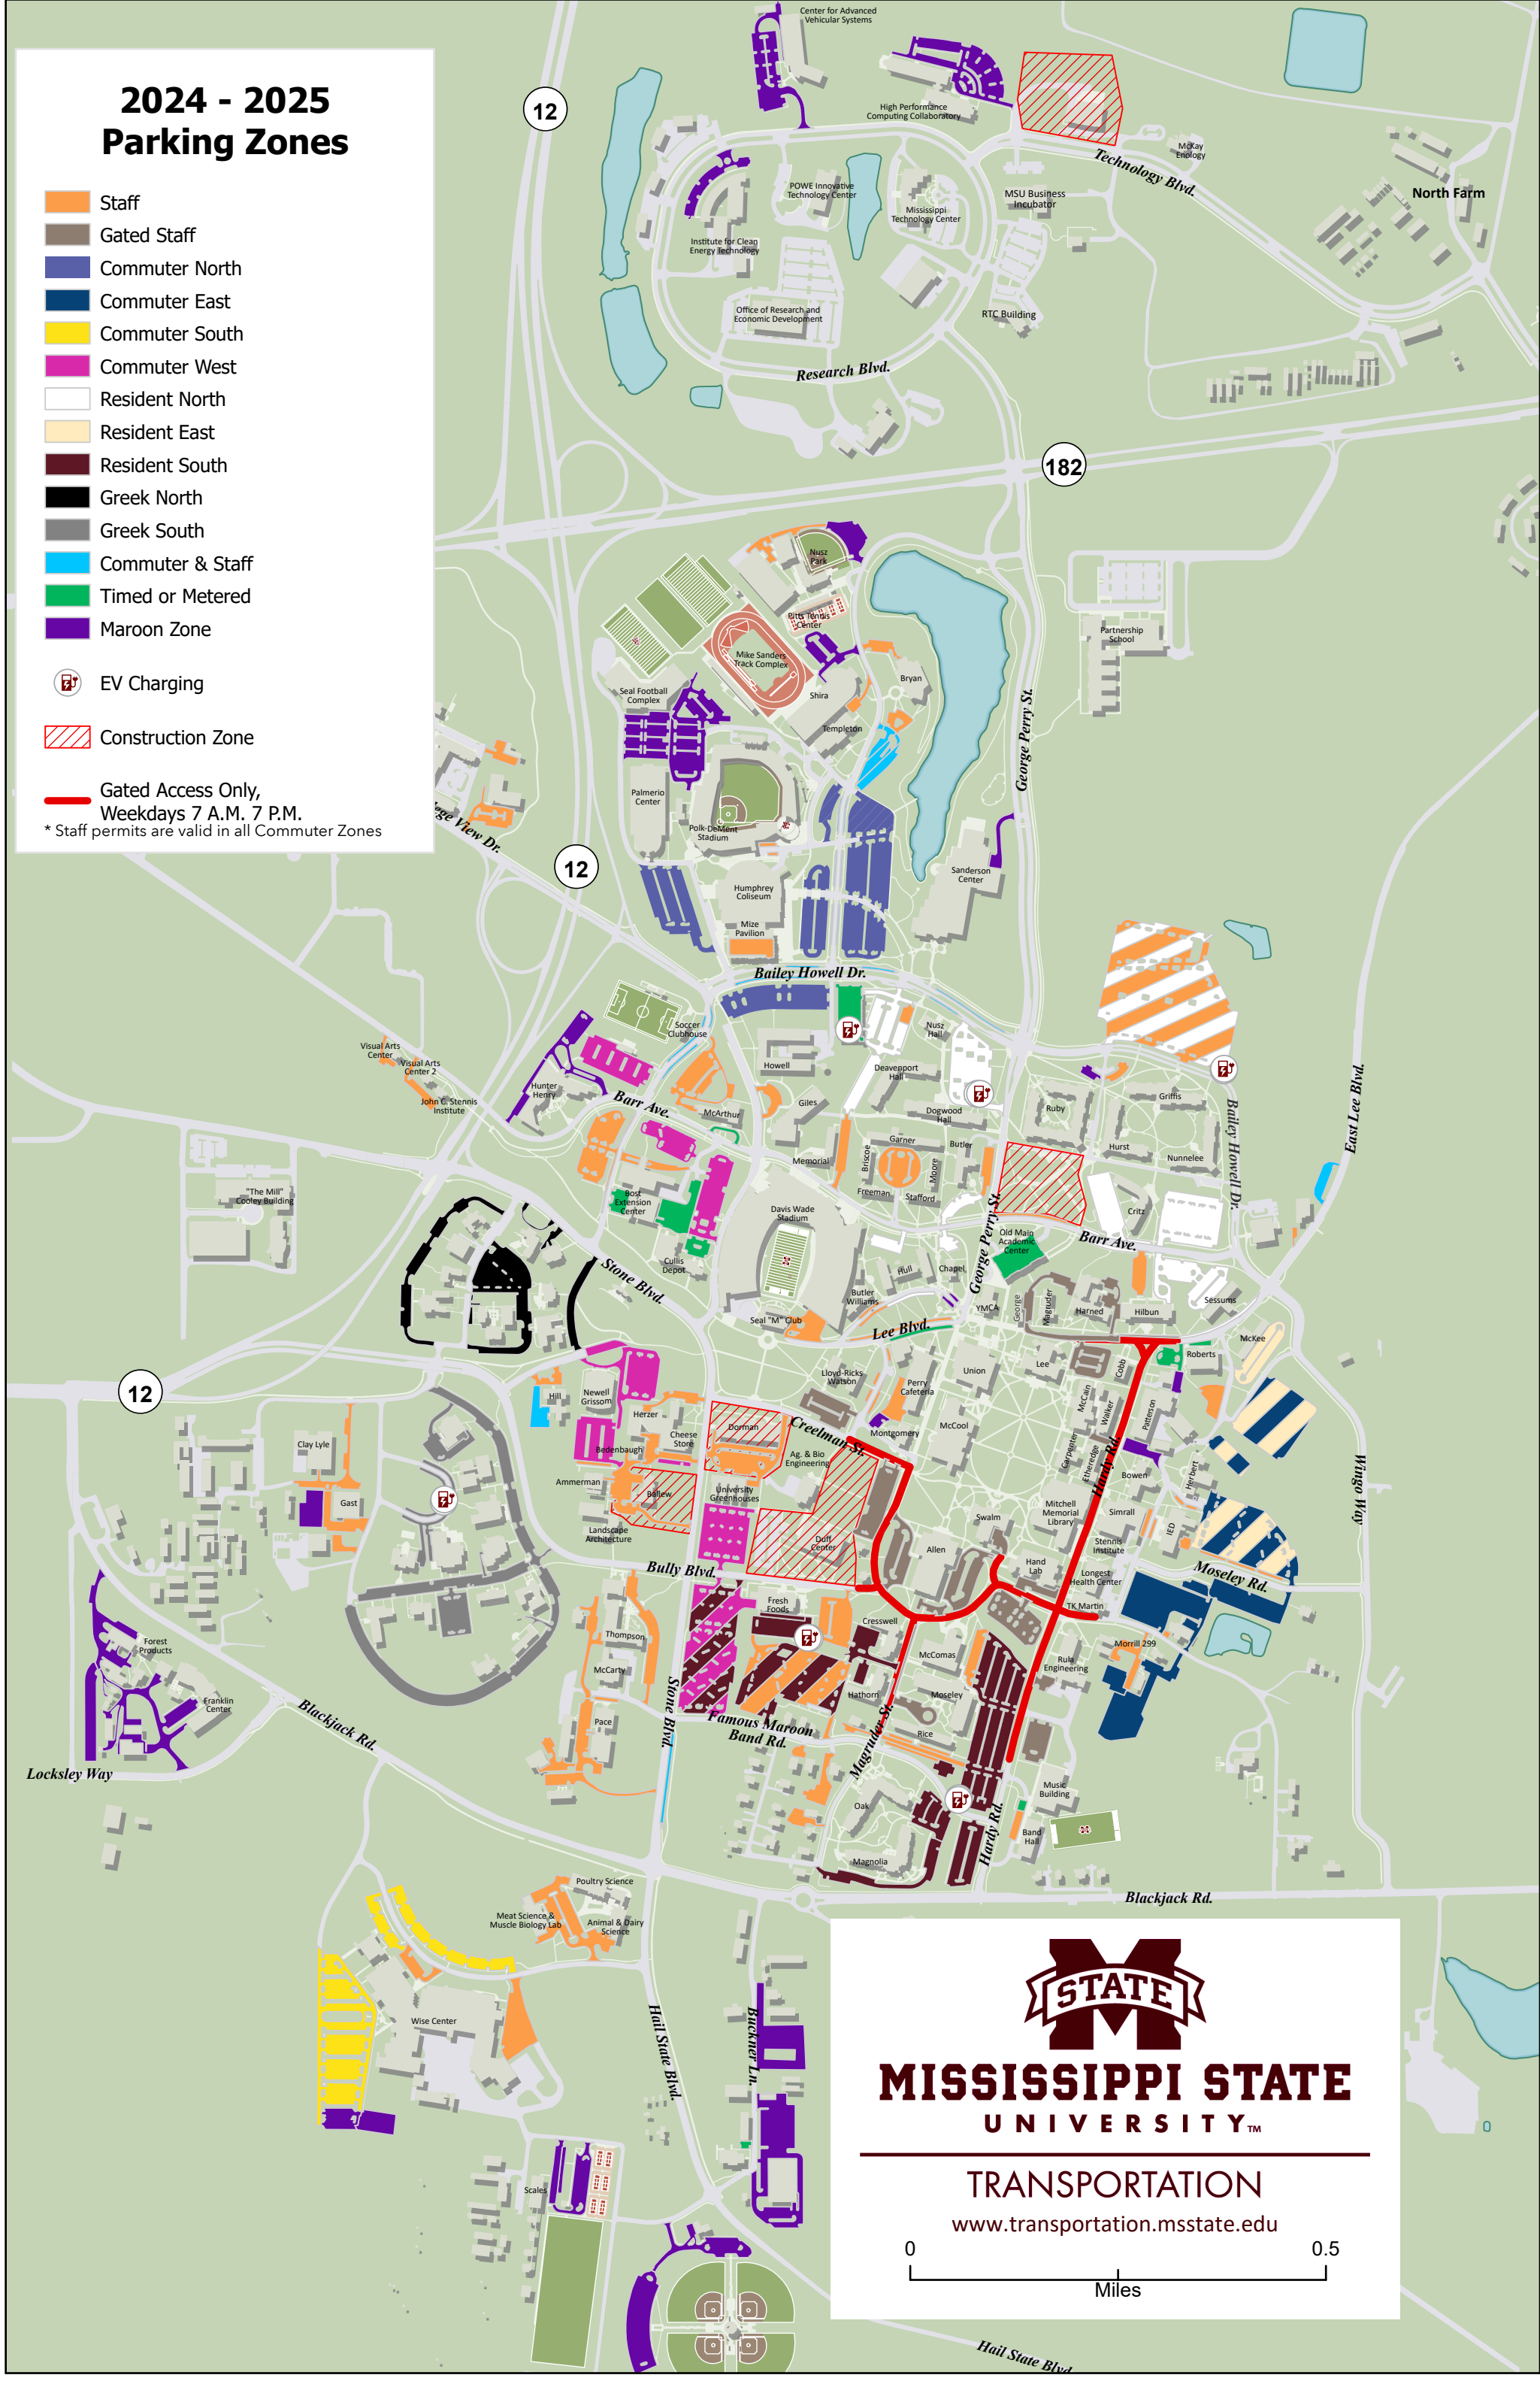

2024 - 2025 Parking Zones

- Staff
 - Gated Staff
 - Commuter North
 - Commuter East
 - Commuter South
 - Commuter West
 - Resident North
 - Resident East
 - Resident South
 - Greek North
 - Greek South
 - Commuter & Staff
 - Timed or Metered
 - Maroon Zone
-
- EV Charging
 - Construction Zone
 - Gated Access Only,
Weekdays 7 A.M. - 7 P.M.
- * Staff permits are valid in all Commuter Zones

MISSISSIPPI STATE UNIVERSITY™

TRANSPORTATION

www.transportation.msstate.edu

0

0.5

Miles